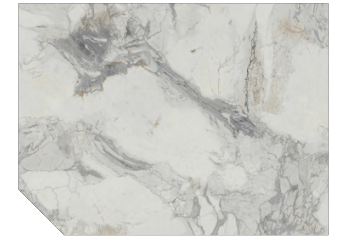

Alberica Marble – 2470