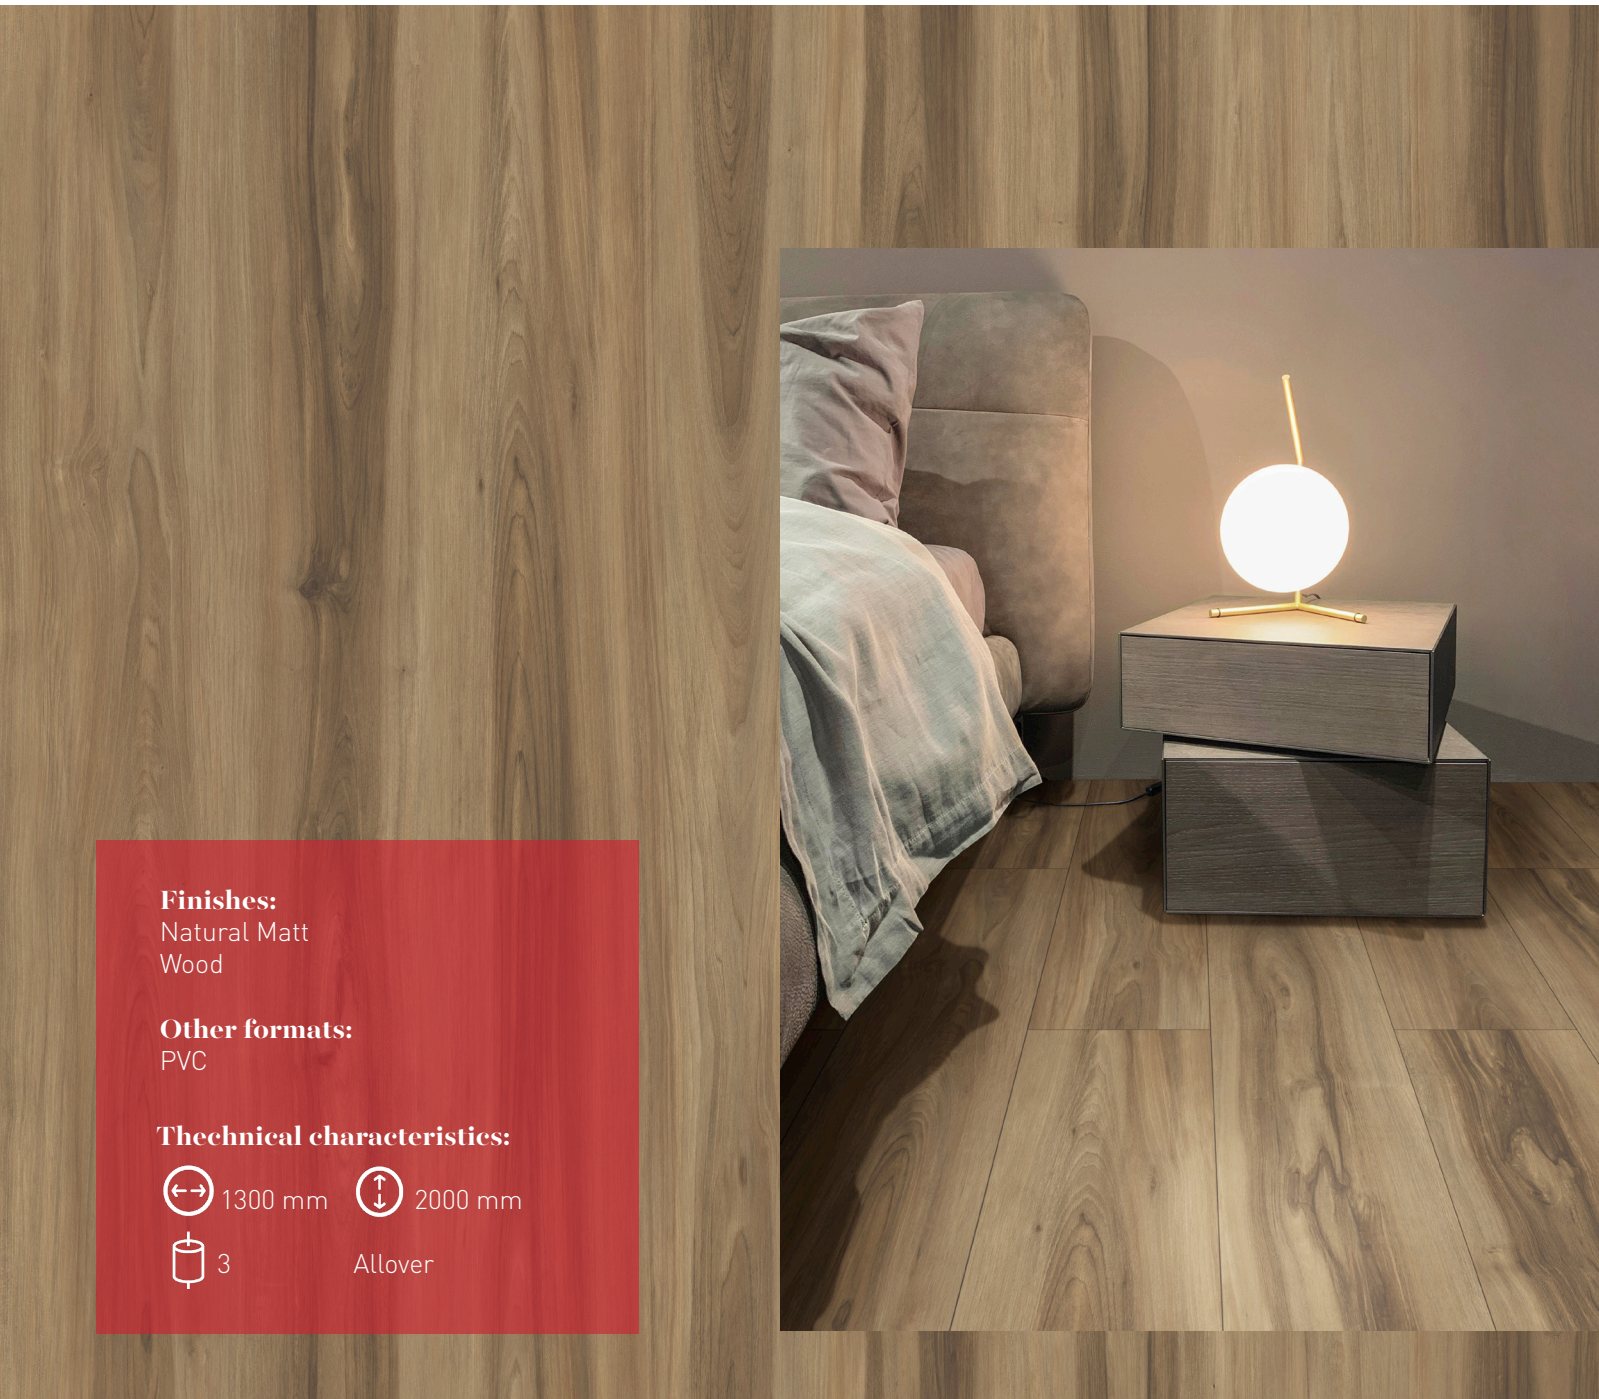

Finishes:

Natural Matt
Wood

Other formats:

PVC

Technical characteristics:

↔ 1300 mm   ⬆ 2000 mm

3

Allover