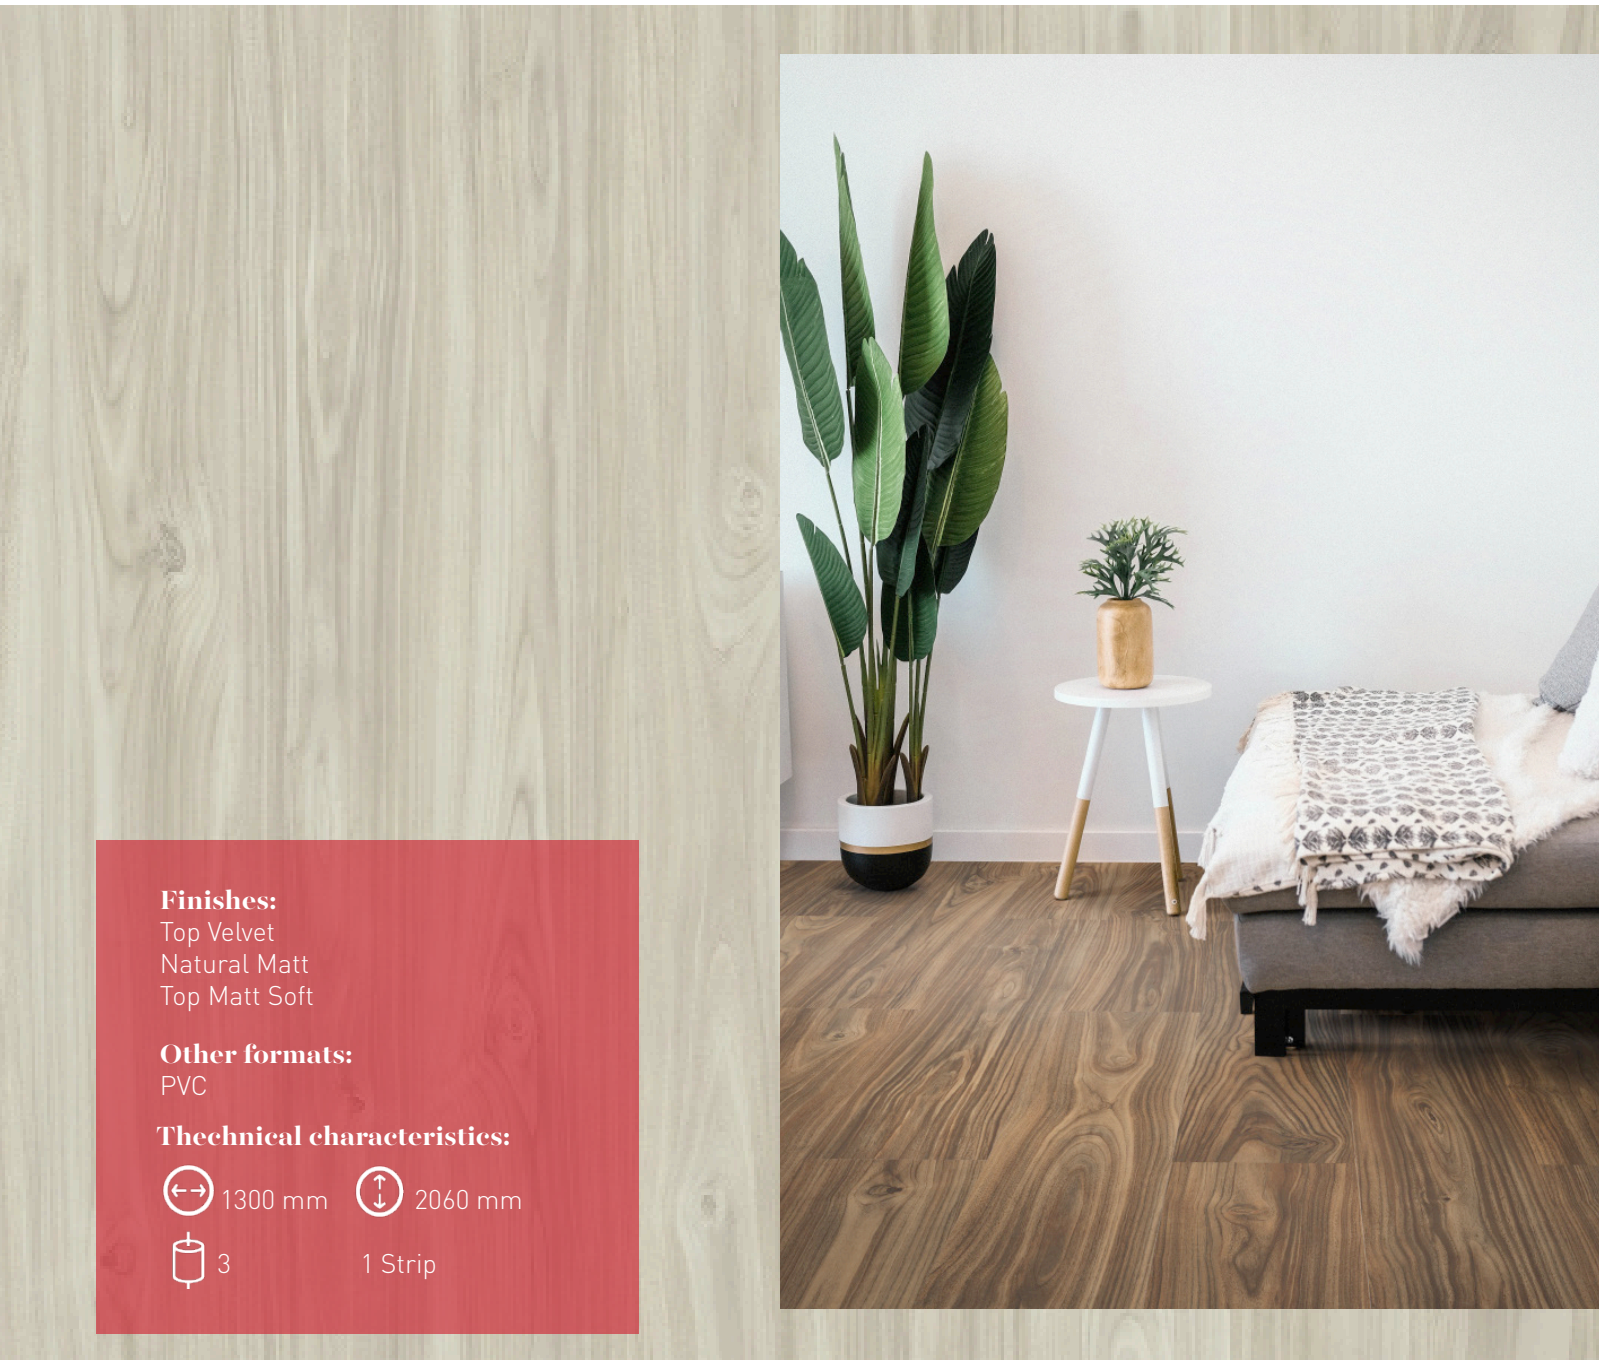

Finishes:

Top Velvet
Natural Matt
Top Matt Soft

Other formats:

PVC

Technical characteristics:

↔ 1300 mm   ↕ 2060 mm

3

1 Strip

Similar products: