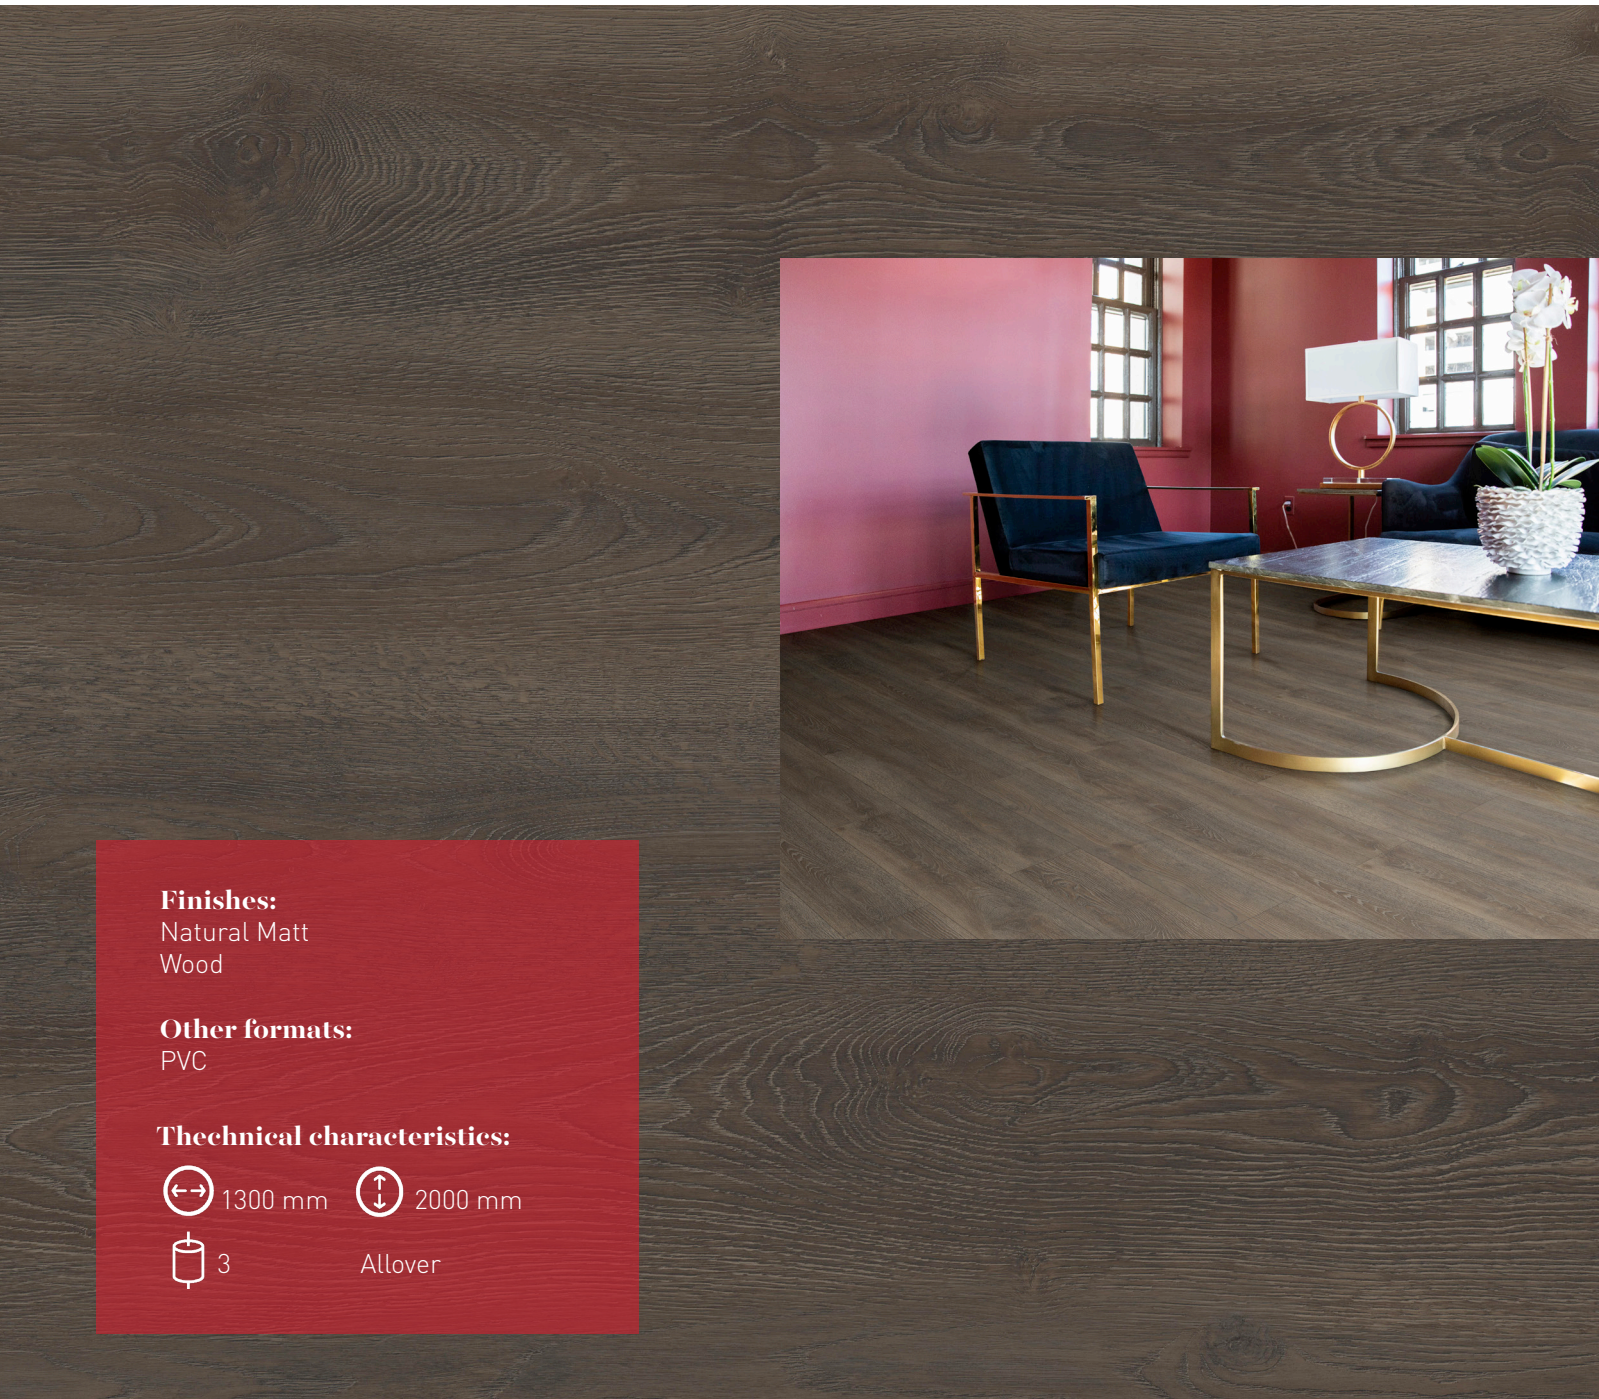

Collection colours:

Decapé Violet is an oak décor with a very mighty structure. Its large cathedrals have been treated to make its decapé effect evident, an effect combined with a color play to create a very powerful design.