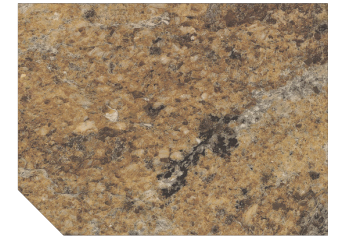

1/4 Self-realisation
2/4 Celebration
3/4 Flexcity
4/4 Restoration

Granular
Energetic
Cracked
Bright

2616 *Delicatus*

2616-D003

2616-D001

2616-D002

2616-D004

Granular and crystalline in appearance, with a sophisticated light background forming a wavy and irregular structure. Delicatus, originally Brazilian, has a special and energetic character, with bright areas and darker areas combined with cracks from the natural compaction of the original material.

Combinable Designs:

Terra Veneta
850 - 1670

Casual Elm
2437 - 201

Mahalo
2397 - 309

Finishes:

Top Matt Soft
Stone

Applications:

Livingroom
Bath
Kitchen

850D-1247

850D-1678

Similar products:

Cyprus Granite - 201

Esmeralda Granite - 1461

Wdstone - 2227