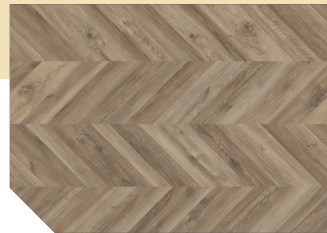

- 1/4 Self-realisation
- 2/4 Celebration**
- 3/4 Flexcity
- 4/4 Restoration

2618 Saudade Oak

Fishbone
Sophisticated
Smoked effect
Elegance

850-172

2618-D172

2618-D169

2618-D171

2618-D170

891-2322

Collection colours:

Very sophisticated fishbone design with a subtle superficial smoked effect. Saudade has a unique elegance and naturalness that is further enhanced by the layout and the play of slats.