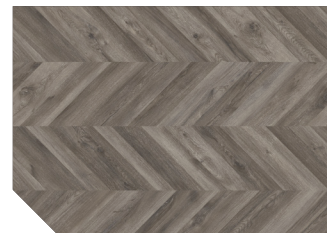

- 1/4 Self-realisation
- 2/4 Celebration**
- 3/4 Flexcity
- 4/4 Restoration

2618 Saudade Oak

Fishbone
Sophisticated
Smoked effect
Elegance

850-172

2618-D172

2618-D169

2618-D171

2618-D170

891-2322

Collection colours:

Very sophisticated fishbone design with a subtle superficial smoked effect. Saudade has a unique elegance and naturalness that is further enhanced by the layout and the play of slats.

Finishes:

Natural Matt
Top Velvet

Other formats:

PVC

Technical characteristics:

↔ 1300 mm ⬆ 2032 mm

3 Allover - fishbone

Similar products: