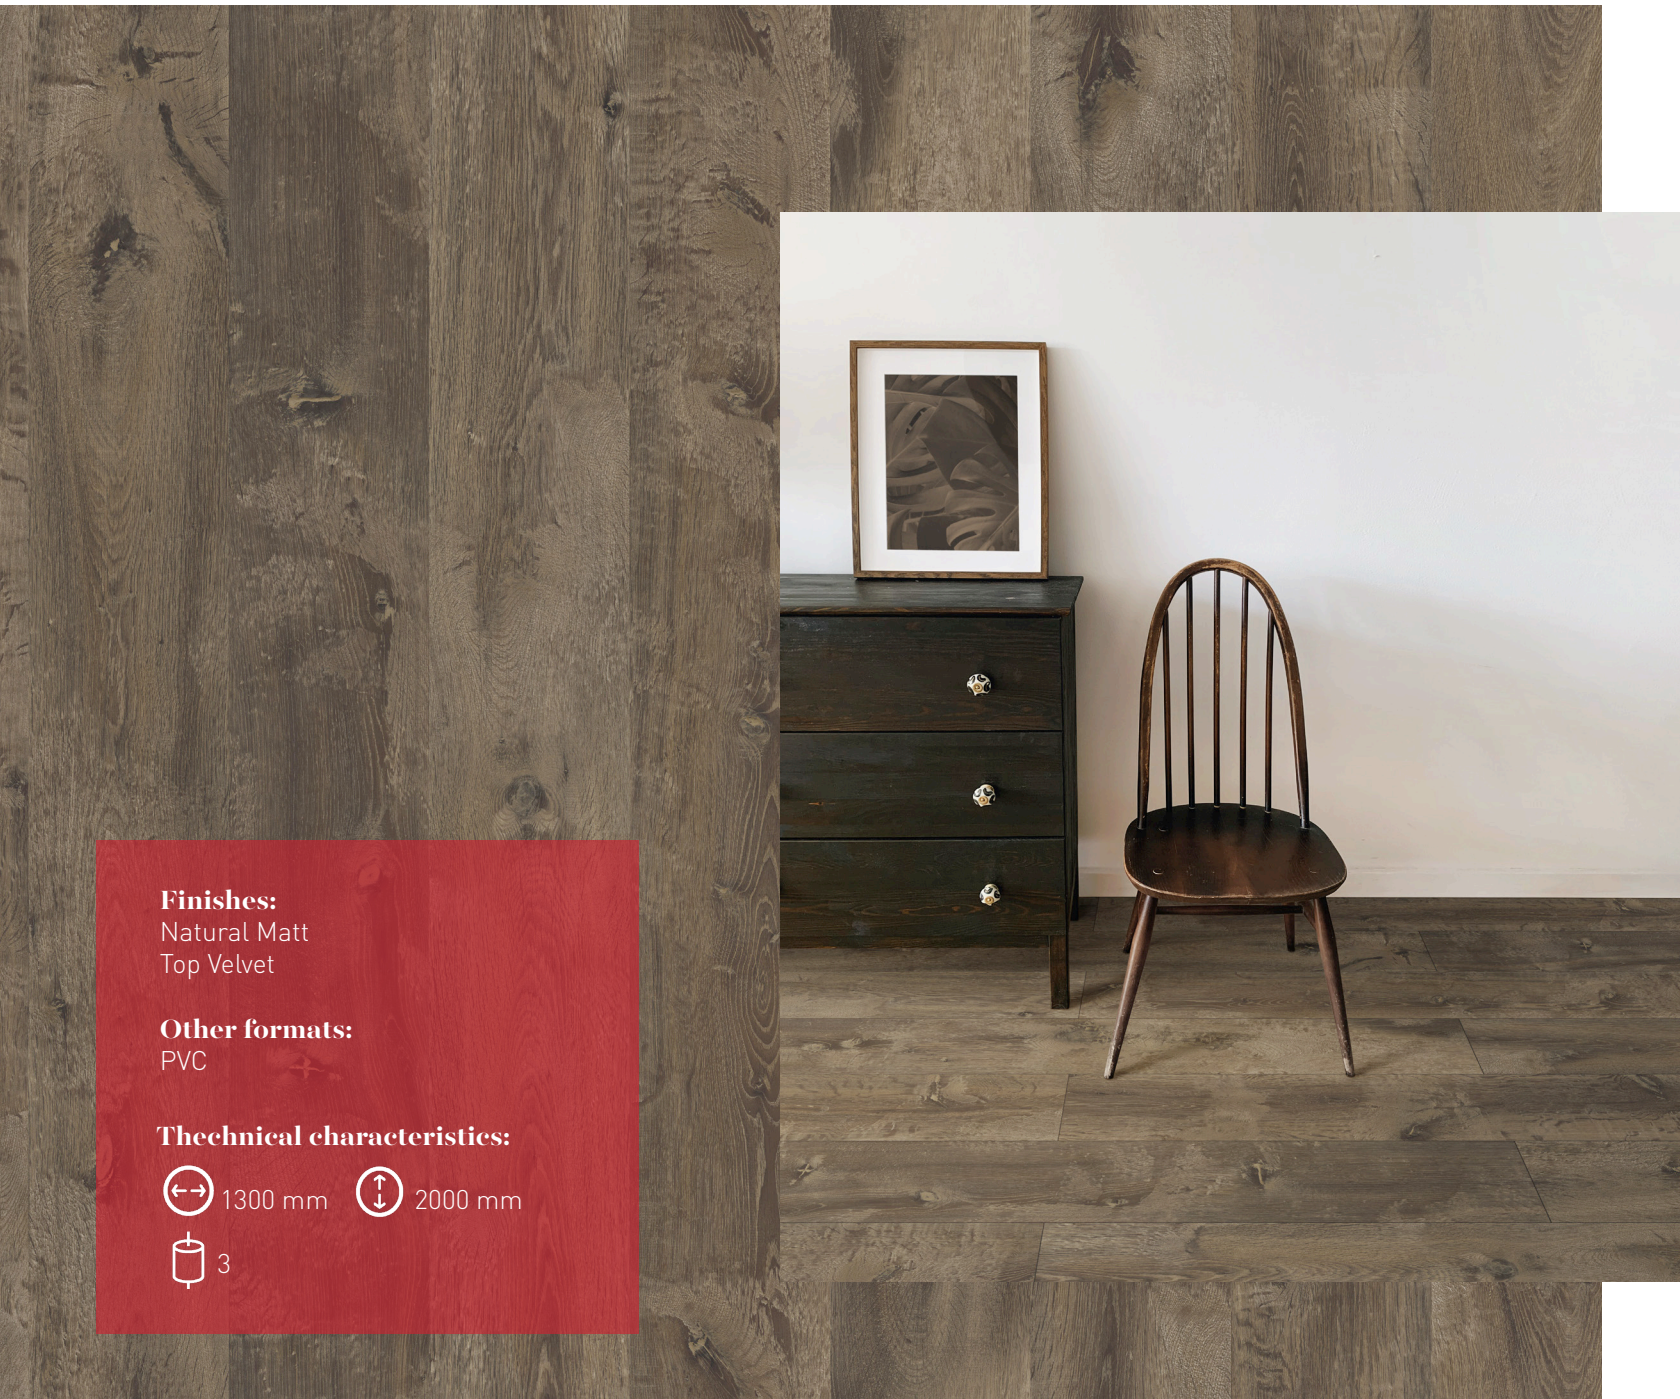

- 1/4 Self-realisation
- 2/4 Celebration
- 3/4 Flexcity
- 4/4 Restoration**

2624 Covadonga Oak

Peculiar
Striking
Rustic
Intense

850-179

2624-D002

2624-D003

2624-D005

2624-D004

850-172

For a daring user, considering that it is a very peculiar and striking design. Covadonga is composed of considerable rusticity in the background with amorphous surface paint marks that give it an intense vintage look.

Collection colours:

Finishes:
Natural Matt
Top Velvet

Other formats:
PVC

Technical characteristics:

↔ 1300 mm ↕ 2000 mm

3

Similar products:

Cerdanya Oak – 1426