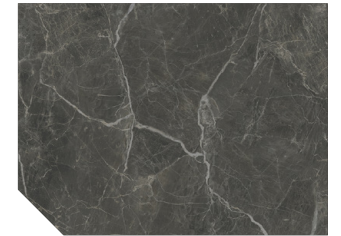

Harley - 2383