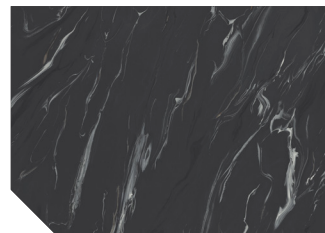

1/3 RE-Connect
2/3 RE-Discover
3/3 RE-Frame

The era of RE 21/22

Colorful
Delicate
Handmade
Unique

2634 Ecomarble

2634-301

2634-302

2634-303

2634-201

This simulated marble is formed by marked tricolor bands that generate a delicate sensation of depth. Ecomarble is a contemporary suggestion, inspired by the pictorial marbles of the chapels of Florence.

Collection colours:

Combinable Designs:

Mother of Pearl
891-2464

Bogey Chestnut
2625-413

Kenia Chestnut
2649-304

Finishes:

Top Matt Soft
Top Velvet

Applications: