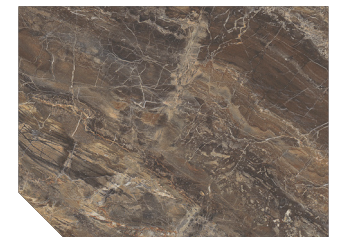

This simulated marble is formed by marked tricolor bands that generate a delicate sensation of depth. Ecomarble is a contemporary suggestion, inspired by the pictorial marbles of the chapels of Florence.

Naive Peach
891-2363

Spiced Honey
891-2218

Uni Roof
851-236

Similar products:

Maseió Marble – 2596

Roxanne – 2477

Buddha – 2455

Marzena – 2440