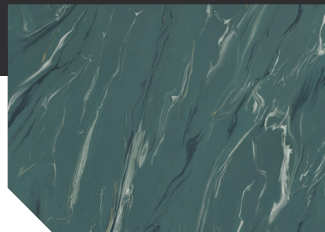

1/3 RE-Connect
2/3 RE-Discover
3/3 RE-Frame

The era of RE 21/22

Colorful
Delicate
Handmade
Unique

2634 Ecomarble

2634-301

2634-302

2634-303

2634-201

This simulated marble is formed by marked tricolor bands that generate a delicate sensation of depth. Ecomarble is a contemporary suggestion, inspired by the pictorial marbles of the chapels of Florence.