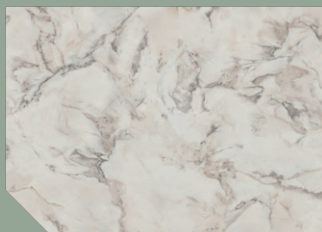

1/3 RE-Connect
2/3 RE-Discover
3/3 RE-Frame

The era of RE 21/22

2636 Camilla

Clean
Warm
Elegant
Cozy

2636-203

2636-201

2636-205

Camilla arises from the classic style of Carrara marble. Although the characteristic features of the original material have been preserved, we have also sought for a cleaner and warmer version that gleams elegantly and, at the same time, is cozy in the interior of a home.

Collection colours:

Combinable Designs:

Mother of Pearl
891-2464

Fondi
2632-202

Makani Oak
2646 - 303

Finishes:

Top Matt Soft
Cyprus

Applications:

Living room
Bath
Contract / Retail
Kitchen
Office

Other formats:

Finish Foil
PVC

Technical characteristics:

↔ 1300 mm ↕ 1200 mm

3

Unicolors:

Moss Blanket
891-0120