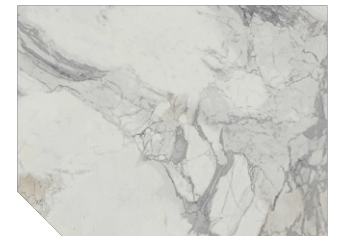

1/3 RE-Connect
2/3 RE-Discover
3/3 RE-Frame

The era of RE 21/22

2636 Camilla

Clean
Warm
Elegant
Cozy

2636-203

2636-201

2636-205

Camilla arises from the classic style of Carrara marble. Although the characteristic features of the original material have been preserved, we have also sought for a cleaner and warmer version that gleams elegantly and, at the same time, is cozy in the interior of a home.

Collection colours:

Combinable Designs:

Mother of Pearl
891-2464

Fondi
2632-202

Makani Oak
2646 - 303

Finishes:

Top Matt Soft
Cyprus

Applications:

Naive Peach
891-2363

Ecrú
891-2490

Spiced Honey
891-2218

Similar products:

Statuario Belgia – 2154

Maseió Marble – 2596

Alberica Marble – 2470

Mykonos – 2356