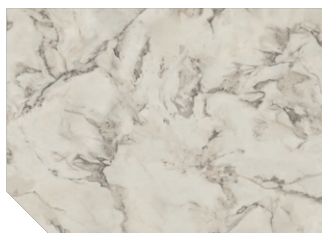

1/3 RE-Connect
2/3 RE-Discover
3/3 RE-Frame

The era of RE 21/22

2636 Camilla

Clean
Warm
Elegant
Cozy

2636-203

2636-201

2636-205

Camilla arises from the classic style of Carrara marble. Although the characteristic features of the original material have been preserved, we have also sought for a cleaner and warmer version that gleams elegantly and, at the same time, is cozy in the interior of a home.

Collection colours:

Combinable Designs:

Mother of Pearl
891-2464

Fondi
2632-202

Makani Oak
2646 - 303

Finishes:

Top Matt Soft
Cyprus

Applications:

Living room
Bath
Contract / Retail
Kitchen
Office

Other formats:

Finish Foil
PVC

Technical characteristics:

↔ 1300 mm ↕ 1200 mm

3

Unicolors:

Moss Blanket
891-0120