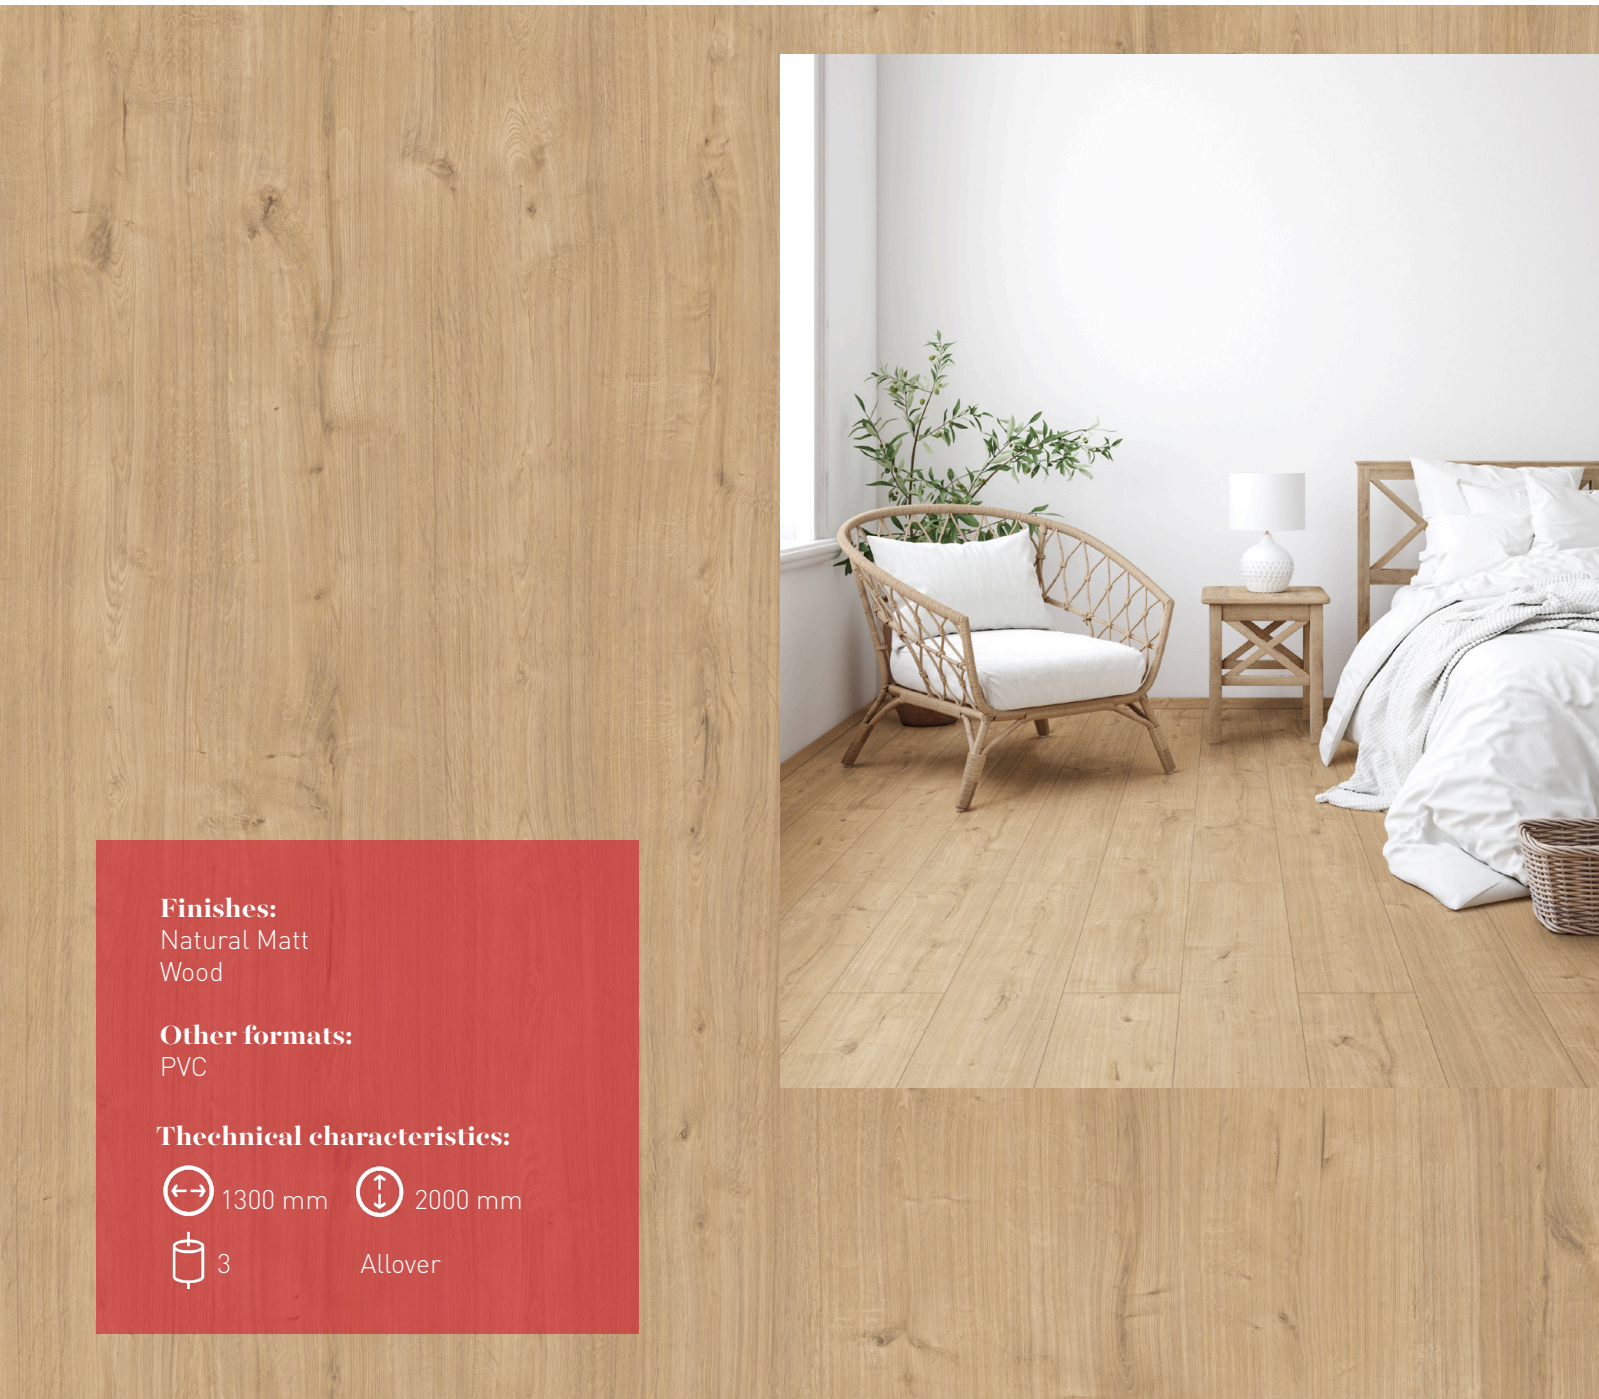

Finishes:

Natural Matt
Wood

Other formats:

PVC

Technical characteristics:

↔ 1300 mm   ↕ 2000 mm

3

Allover

Similar products: