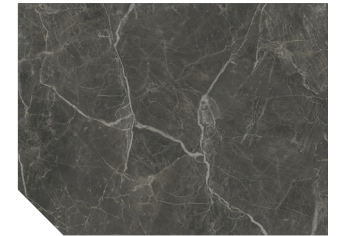

Harley - 2383