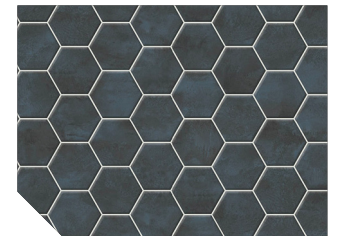

Special but, at the same time, simple design with a geometry on the top that diffuses with its cement background. Bobby is versatile in its application, since it is designed for both furniture and flooring. Either way, it will create an absolutely joyful atmosphere.

Collection colours:

Combinable Designs:

Bluish Green
891-2376

Habana
2435-103

Bartolomé
2640-302

Finishes:

Natural Matt
Cyprus

Applications:

Sea Angel
891-2476

Moonstruck
891-2475

Similar products:

Cometa – 2687

Pombal – 2578

Honey Combs – 2486

Delta Oak – 2439