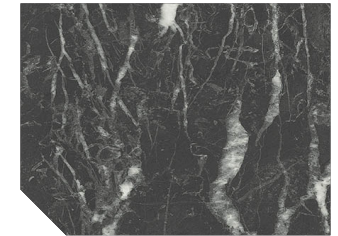

Livingroom
Bath
Kitchen
Retail

Other formats:

Finish Foil
PVC

Technical characteristics:

↔ 1200mm ↕ 800 mm

3

Unicolors:

Moss Blanket
850D-120

851-275

851-2260

891-2217

Similar products:

Buddha - 2455

Marzena - 2440

Lupo Nero - 2270

Zebra Marble - 1887