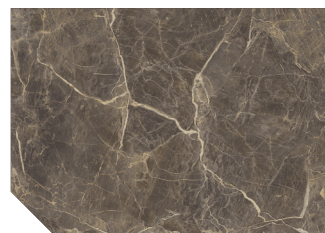

- 1/4 Self-realisation
- 2/4 Celebration**
- 3/4 Flexcity
- 4/4 Restoration

2383 Harley

Classic
Elegant
Natural
Attractive

2383-D002

2383-D009

2383-D006

2383-D008

A classic marble with elegant and fine veins of quartzite that provides the natural nuances of colour in the stone. Harley is an attractive choice for kitchen, bathroom and wall panelling applications.

Collection colours:

Combinable Designs:

Terra Veneta
850 -1670

Teixit
1827 - D032

Missouri Elm
2425 - 201

Finishes:

Natural Matt
Soft Grueso
Gloss

Applications:

Livingroom
Bath
Kitchen
Retail

Other formats:

Finish Foil
PVC

Technical characteristics:

↔ 1200mm ↕ 800 mm

3

Unicolors:

Moss Blanket
850D-120