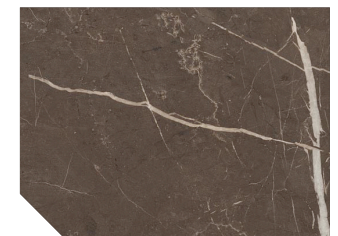

- 1/4 Self-realisation
- 2/4 Celebration**
- 3/4 Flexcity
- 4/4 Restoration

2383 Harley

Classic
Elegant
Natural
Attractive

2383-D002

2383-D009

2383-D006

2383-D008

A classic marble with elegant and fine veins of quartzite that provides the natural nuances of colour in the stone. Harley is an attractive choice for kitchen, bathroom and wall panelling applications.

Collection colours:

Combinable Designs:

Terra Veneta
850 -1670

Teixit
1827 - D032

Missouri Elm
2425 - 201

Finishes:

Natural Matt
Soft Grueso
Gloss

Applications:

Livingroom
Bath
Kitchen
Retail

Other formats:

Finish Foil
PVC

Technical characteristics:

↔ 1200mm ↕ 800 mm

3

Unicolors:

Moss Blanket
850D-120

851-275

851-2260

891-2217

Similar products:

Buddha - 2455

Marzena - 2440

Lupo Nero - 2270

Zebra Marble - 1887