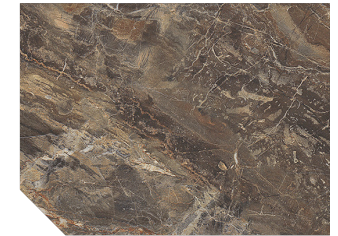

- 1/4 Self-realisation
- 2/4 Celebration**
- 3/4 Flexcity
- 4/4 Restoration

2383 Harley

Classic
Elegant
Natural
Attractive

2383-D002

2383-D009

2383-D006

2383-D008

A classic marble with elegant and fine veins of quartzite that provides the natural nuances of colour in the stone. Harley is an attractive choice for kitchen, bathroom and wall panelling applications.

Collection colours:

Combinable Designs:

Terra Veneta
850 -1670

Teixit
1827 - D032

Missouri Elm
2425 - 201

Finishes:

Natural Matt
Soft Grueso
Gloss

Applications:

851-275

851-2260

891-2217

Similar products:

Buddha - 2455

Marzena - 2440

Lupo Nero - 2270

Zebra Marble - 1887