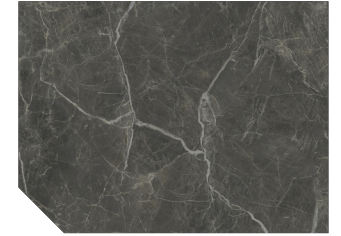

Combinable Designs:

Unimetal Cooper
851-160

Madison
2461-302

Casual Elm
2437

Finishes:

Gloss
Top Matt Soft

Applications:

Livingroom
Contract
Countertops
Wall paneling

Other formats:

Finish Foil
PVC

Technical characteristics:

1300 mm 1200 mm

4

Metallic effect

Unicolors:

Sahara
891-2230

Bean
891-2150

Grapes
891-238

Unimetal Ochre
888-210

Similar products: