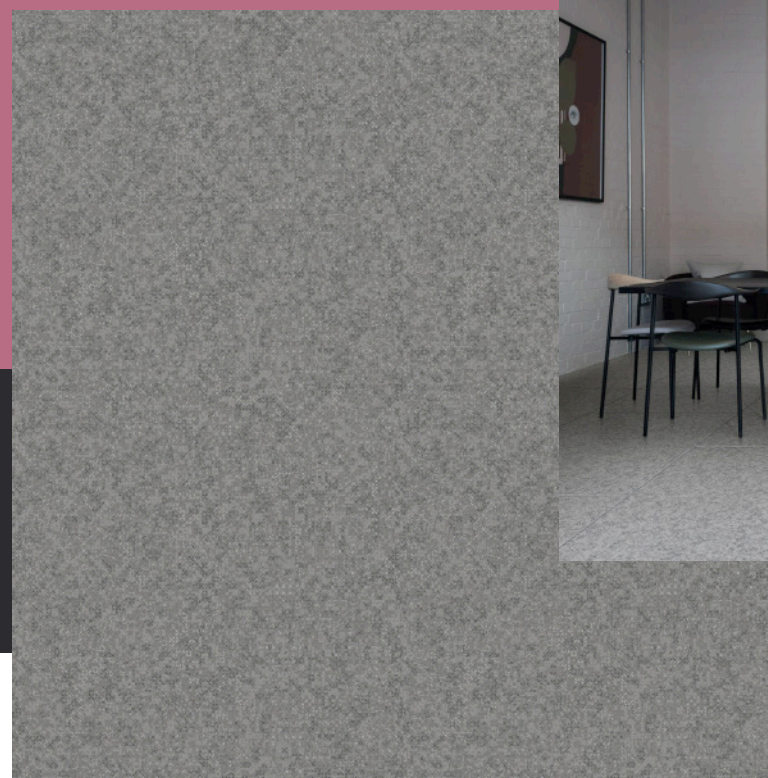

2557-D006

2557-D005

The decor name Binari is derived from the code used in digital computers which is represented with shapes and haze areas in this decor. Futuristic and different proposal that can be used both for flooring and furniture surfaces.

Collection colours:

Combinable Designs:

850D-193

Missouri Elm
2425-201

Finishes:

Top Velvet
Top Matt Soft

Applications:

Livingroom
Contract
Countertops
Wall paneling